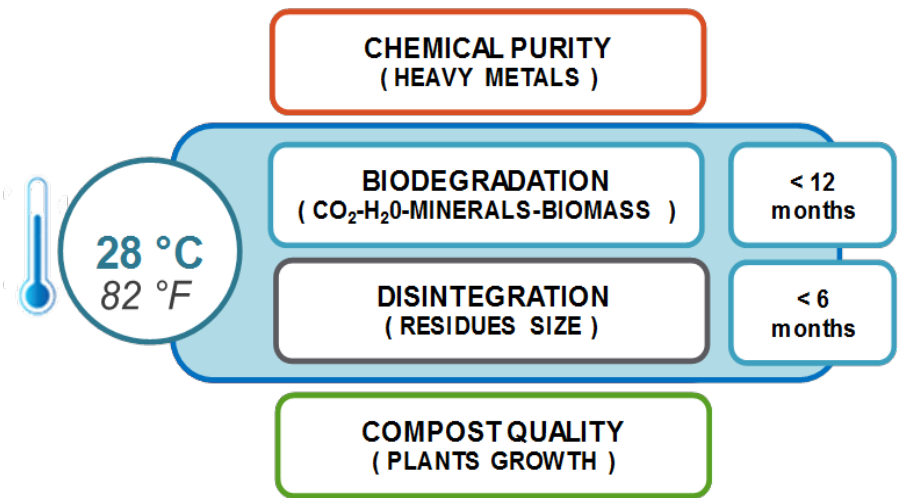

*Our grades can be tailored in basis weight according to customer requirements.

- Ahlstrom leads the way with the world's first Home Compostable coffee pod grades – perfect for both soft and hard pods.
- Where sustainability meets performance: our breakthrough Home Compostable grades redefine premium quality for the next generation of sustainable packaging.

Home vs. Industrial Composting – A New Standard in Sustainability

Industrial compostability test
EN13432

Home compostability test
ADAPTED FROM EN 13432

Enable your customers to compost at home — no infrastructure, no delays, just sustainable convenience!