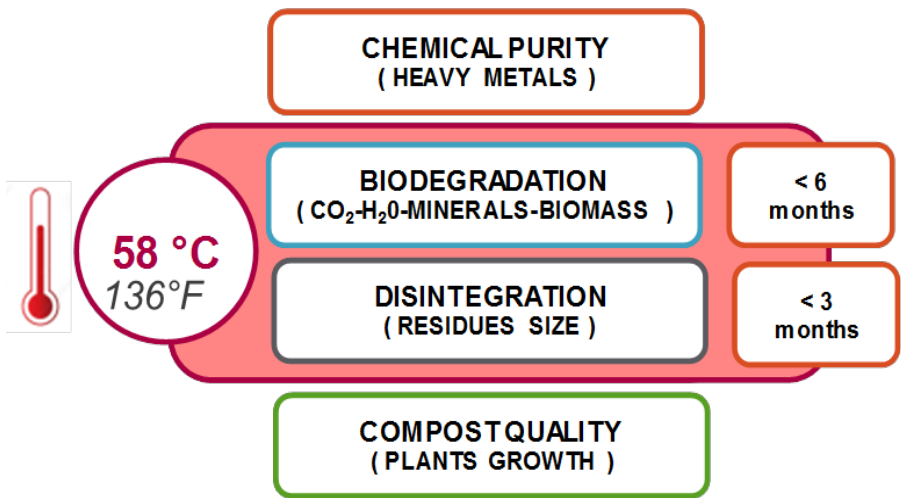

*Our grades can be tailored in basis weight according to customer requirements.

- Ahlstrom leads the way with the world's first Home Compostable coffee pod grades – perfect for both soft and hard pods.
- Where sustainability meets performance: our breakthrough Home Compostable grades redefine premium quality for the next generation of sustainable packaging.

Home vs. Industrial Composting – A New Standard in Sustainability

Industrial compostability test
EN13432

Home compostability test
ADAPTED FROM EN 13432

Enable your customers to compost at home — no infrastructure, no delays, just sustainable convenience!